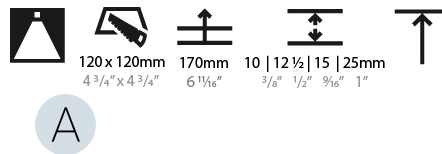

ELECTRICAL

Lamp Type: LED (Zhaga Standard)
Input Wattage (W): 16.5
Total Output Wattage (W): 14.7
Dimming: Dali Dimming
Driver Included: No
Driver Location: Recessed Housing
Driver Type: Constant Current - 120Vac
Driver Class: Class 2
Housing: See Components
Input Voltage (V): 120
Constant Current (MA): 350

LED

Number of LEDs: 1
Max. Delivered Lumen (lm): 770
Nominal Lumen (lm): 1140
CRI: >90 CRI
Lamp Life (hrs): 50000
Upon Request: RGB-W Tunable White Special Color Temperature Special LED

OPTICAL

Reflector*: 20 / 40 / 60
Upon Request: Special Beam Angles

RATINGS AND CERTIFICATIONS

Certified By: Certified for North American Standards

IP rating: IP20
Zaneen Company Inc. © 2024, T 1800-388-3382, F 416-247-9319, www.zaneen.com

Available for International specifications by adding 'INT' at the end of the existing Model #. For assistance on 'custom' specifications, contact zteam@zaneen.com. In a constant effort to supply the best product, we reserve the right to change specifications or materials without notice. The most recent specification sheets are found at zaneen.com

PROJECT
TYPE
SPECIFIER
QUANTITY
DATE