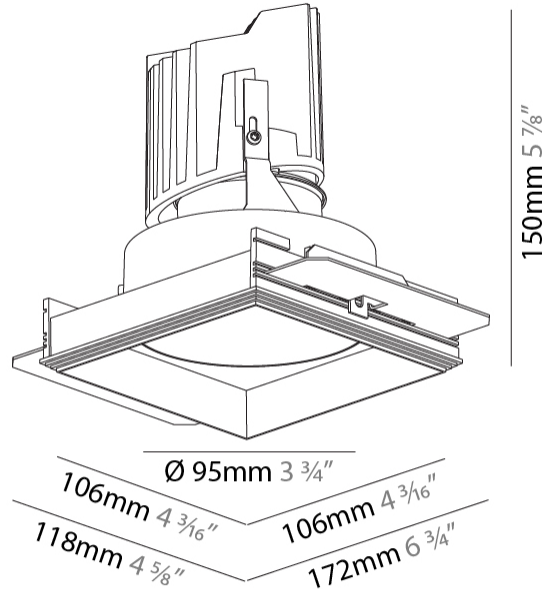

PHYSICAL

Diameter (mm): 95
Diameter (in): 3 3/4
Length (mm): 106
Length (in): 4 3/16
Width (mm): 106
Width (in): 4 3/16
Height (mm): 150
Height (in): 5 7/8
Ceiling Thickness (mm): 10 / 12.5 / 15 / 25
Ceiling Thickness (in): 3/8 or 1/2 or 9/16 or 1
Min. Recessing Depth (mm): 170
Min. Recessing Depth (in): 6 11/16
Light Distribution: Downlight
Weight (kg): 0.688
Weight (lbs): 1.52

Fixture Finish: SSR / BKV / CWI / CRY / HAB / LAG / UFT / ITA / RUA / RUR / MIC / FTG / MYG / TWT / LOD / PUS / FRO / FUP / KIA / POP / BLS / SPG / MEY / GOH / GUM / CHC / COM / ABZ / JAG / OBR / MOS / ROR

Fixture Material: Aluminum Die Cast
Cut-out Measurements: 120mm / 4 3/4" x 120mm / 4 3/4"
Upon Request: Unique Ceiling Thickness

ELECTRICAL

Lamp Type: LED (Zhaga Standard)
Input Wattage (W): 16.5
Total Output Wattage (W): 14.7
Dimming: Dali Dimming
Driver Included: No
Driver Location: Recessed Housing
Driver Type: Constant Current - 120Vac
Driver Class: Class 2
Housing: See Components
Input Voltage (V): 120
Constant Current (MA): 350

LED

Number of LEDs: 1
Color Temperature (°K): Warm Dim
Max. Delivered Lumen (lm): 770
Nominal Lumen (lm): 1140
CRI: >90 CRI
Lamp Life (hrs): 50000
Upon Request: RGB-W Tunable White Special Color Temperature
Special LED

OPTICAL

Reflector: 20 / 40 / 60
Upon Request: Special Beam Angles

RATINGS AND CERTIFICATIONS

Certified By: Certified for North American Standards
In a constant effort to supply the best product, we reserve the right to change specifications or materials without notice. The most recent specification sheets are found at zaneen.com