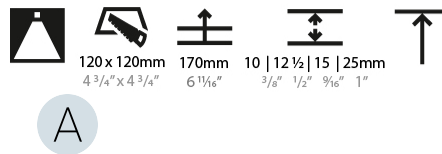

PHYSICAL

Diameter (mm): 95
Diameter (in): 3 3/4
Length (mm): 106
Length (in): 4 3/16
Width (mm): 106
Width (in): 4 3/16
Height (mm): 150
Height (in): 5 7/8
Ceiling Thickness (mm): 10 / 12.5 / 15 / 25
Ceiling Thickness (in): 3/8 or 1/2 or 9/16 or 1
Min. Recessing Depth (mm): 170
Min. Recessing Depth (in): 6 11/16
Light Distribution: Downlight
Weight (kg): 0.688
Weight (lbs): 1.52

Fixture Finish: SSR / BKV / CWI / CRY / HAB / LAG / UFT / ITA / RUA / RUR / MIC / FTG / MYG / TWT / LOD / PUS / FRO / FUP / KIA / POP / BLS / SPG / MEY / GOH / GUM / CHC / COM / ABZ / JAG / OBR / MOS / ROR

Fixture Material: Aluminum Die Cast
Cut-out Measurements: 120mm / 4 3/4" x 120mm / 4 3/4"
Upon Request: Unique Ceiling Thickness

ELECTRICAL

Lamp Type: LED (Zhaga Standard)
Input Wattage (W): 16.5
Total Output Wattage (W): 14.7
Dimming: Dali Dimming
Driver Included: No
Driver Location: Recessed Housing
Driver Type: Constant Current - 120Vac
Driver Class: Class 2
Housing: See Components
Input Voltage (V): 120
Constant Current (MA): 350

LED

Number of LEDs: 1
Color Temperature (°K): Warm Dim
Max. Delivered Lumen (lm): 770
Nominal Lumen (lm): 1140
CRI: >90 CRI
Lamp Life (hrs): 50000
Upon Request: RGB-W Tunable White Special Color Temperature
Special LED

OPTICAL

Reflector: 20 / 40 / 60
Upon Request: Special Beam Angles

RATINGS AND CERTIFICATIONS

Certified By: Certified for North American Standards
In a constant effort to supply the best product, we reserve the right to change specifications or materials without notice. The most recent specification sheets are found at zaneen.com