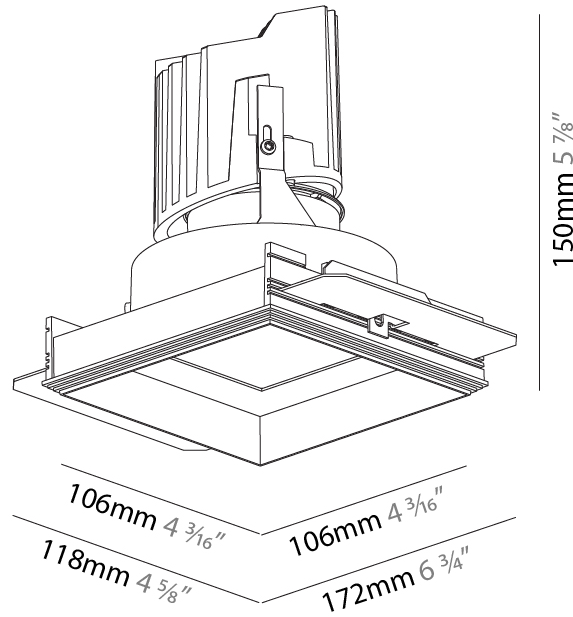

ELECTRICAL

Lamp Type: LED (Zhaga Standard)
Input Wattage (W): 16.5
Total Output Wattage (W): 14.7
Dimming: Dali Dimming
Driver Included: No
Driver Location: Recessed Housing
Driver Type: Constant Current - 120Vac
Driver Class: Class 2
Housing: See Components
Input Voltage (V): 120
Constant Current (MA): 350

LED

Number of LEDs: 1
Max. Delivered Lumen (lm): 770
Nominal Lumen (lm): 1140
CRI: >90 CRI
Lamp Life (hrs): 50000
Upon Request: RGB-W Tunable White Special Color Temperature Special LED

OPTICAL

Reflector*: 20 / 40 / 60
Upon Request: Special Beam Angles

RATINGS AND CERTIFICATIONS

Certified By: Certified for North American Standards

IP rating: IP20
Zaneen Company Inc. © 2024, T 1800-388-3382, F 416-247-9319, www.zaneen.com

Available for International specifications by adding 'INT' at the end of the existing Model #. For assistance on 'custom' specifications, contact zteam@zaneen.com. In a constant effort to supply the best product, we reserve the right to change specifications or materials without notice. The most recent specification sheets are found at zaneen.com

PROJECT
TYPE
SPECIFIER
QUANTITY
DATE